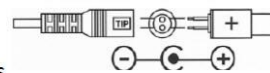

Full Protection for notebook computers

Simple change smart tips, compatible with different devices

Choose the interchangeable smart tip according to the output voltage

Model No	Plug	Outer Diameter (mm)	Inner Diameter (mm)	Length (mm)
1		3.50	1.35	11
2		4.00	1.70	11
3		4.80	1.70	11
4		5.50	2.10	12
5		5.50	2.50	12
6		5.50	3.00	12
7		7.40	5.00	14
8		USB Square		11